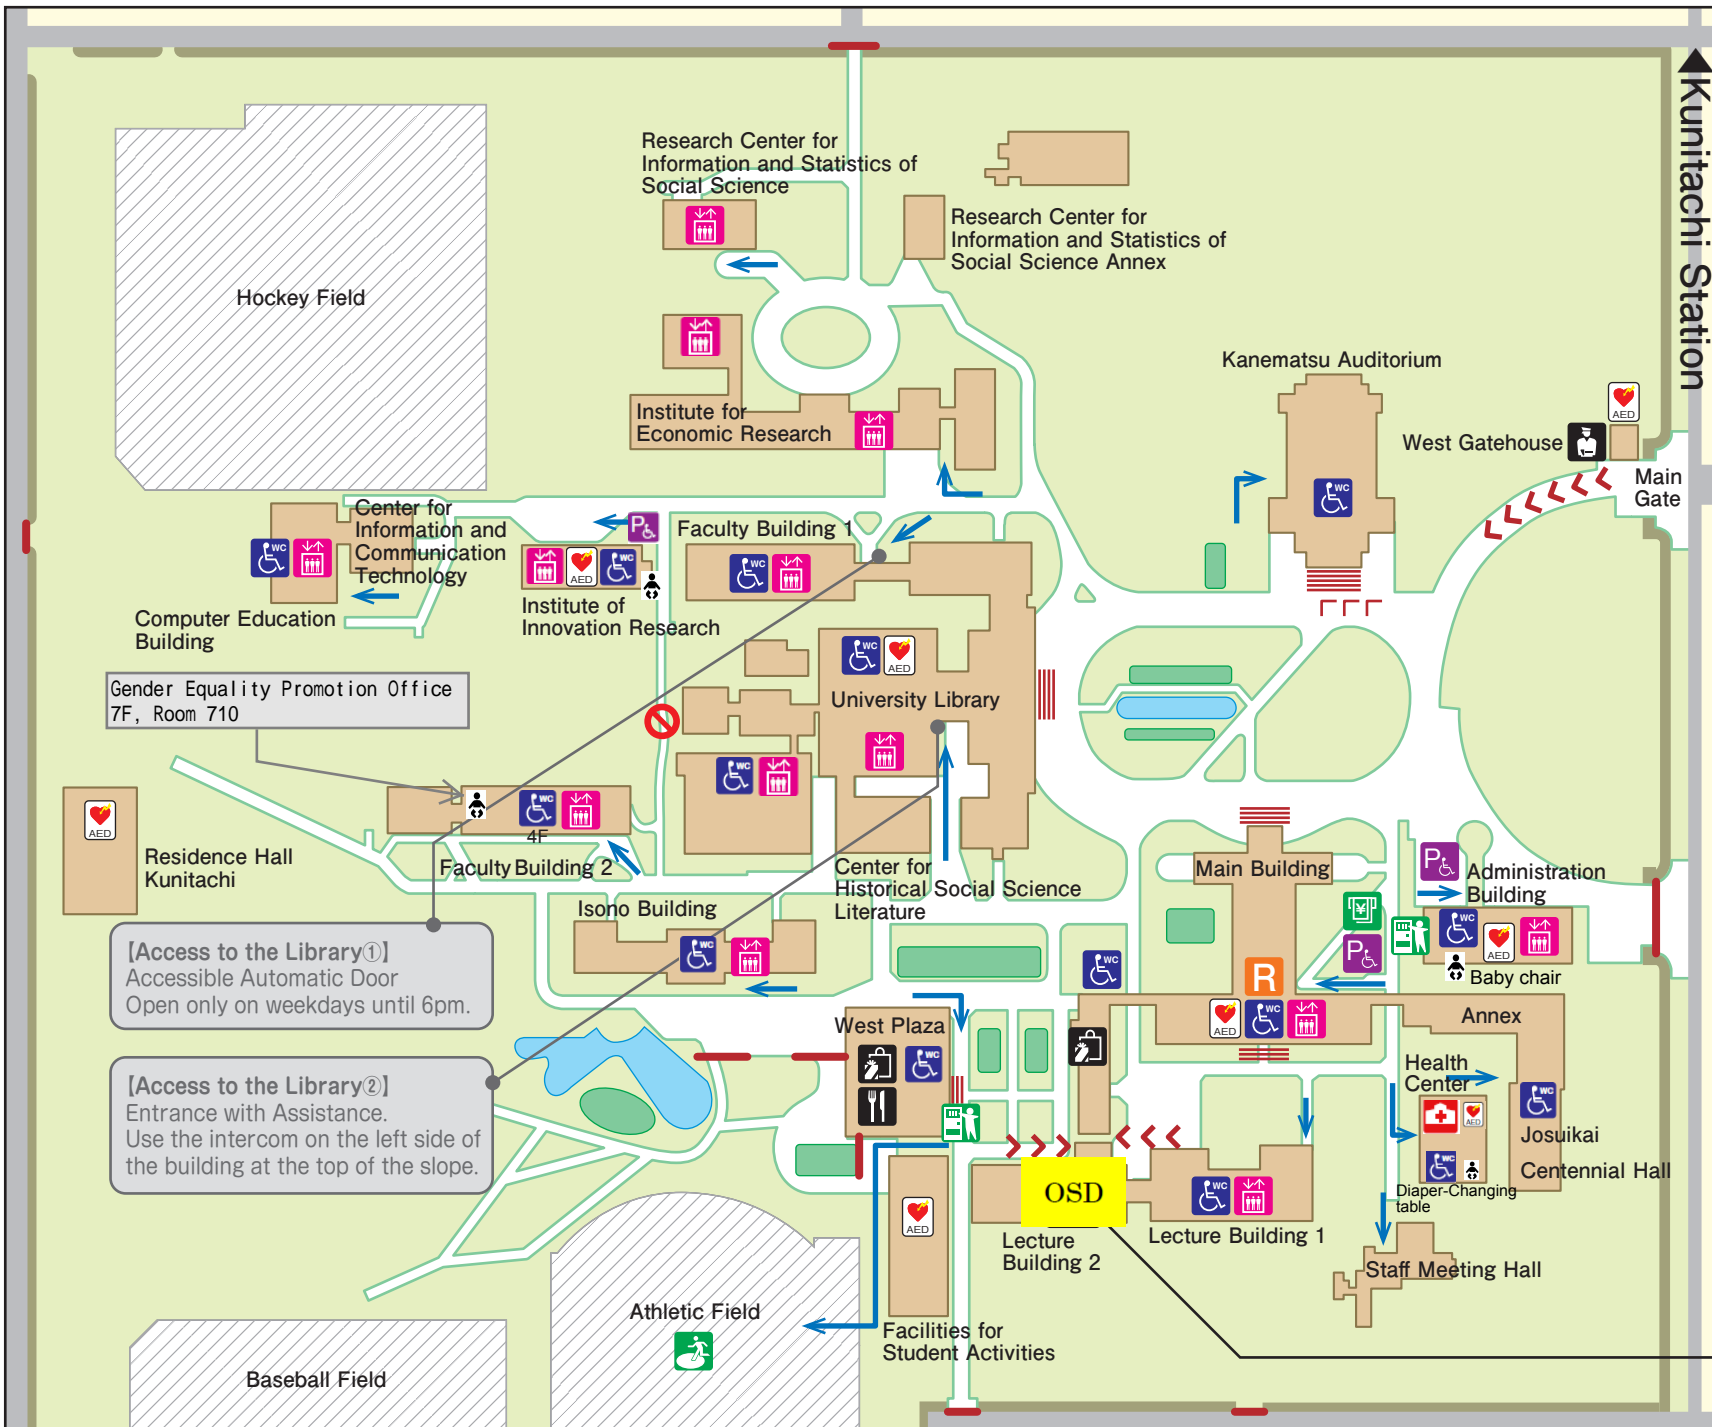

# Hitotsubashi University Accessibility Map

## West Campus

### Access

-  Accessible Entrance  
(Ramp)
-  Inaccessible (Stairs)
-  Inaccessible (Barrier)
-  Mild Slope
-  Steep Slope
-  Resting Space
-  Inaccessible  
(Difficult Route)

### Campus Facilities

-  Health Center
-  West Gatehouse
-  University Co-op  
(Cafeteria)
-  University Co-op  
(Foodshop/Bookstore)