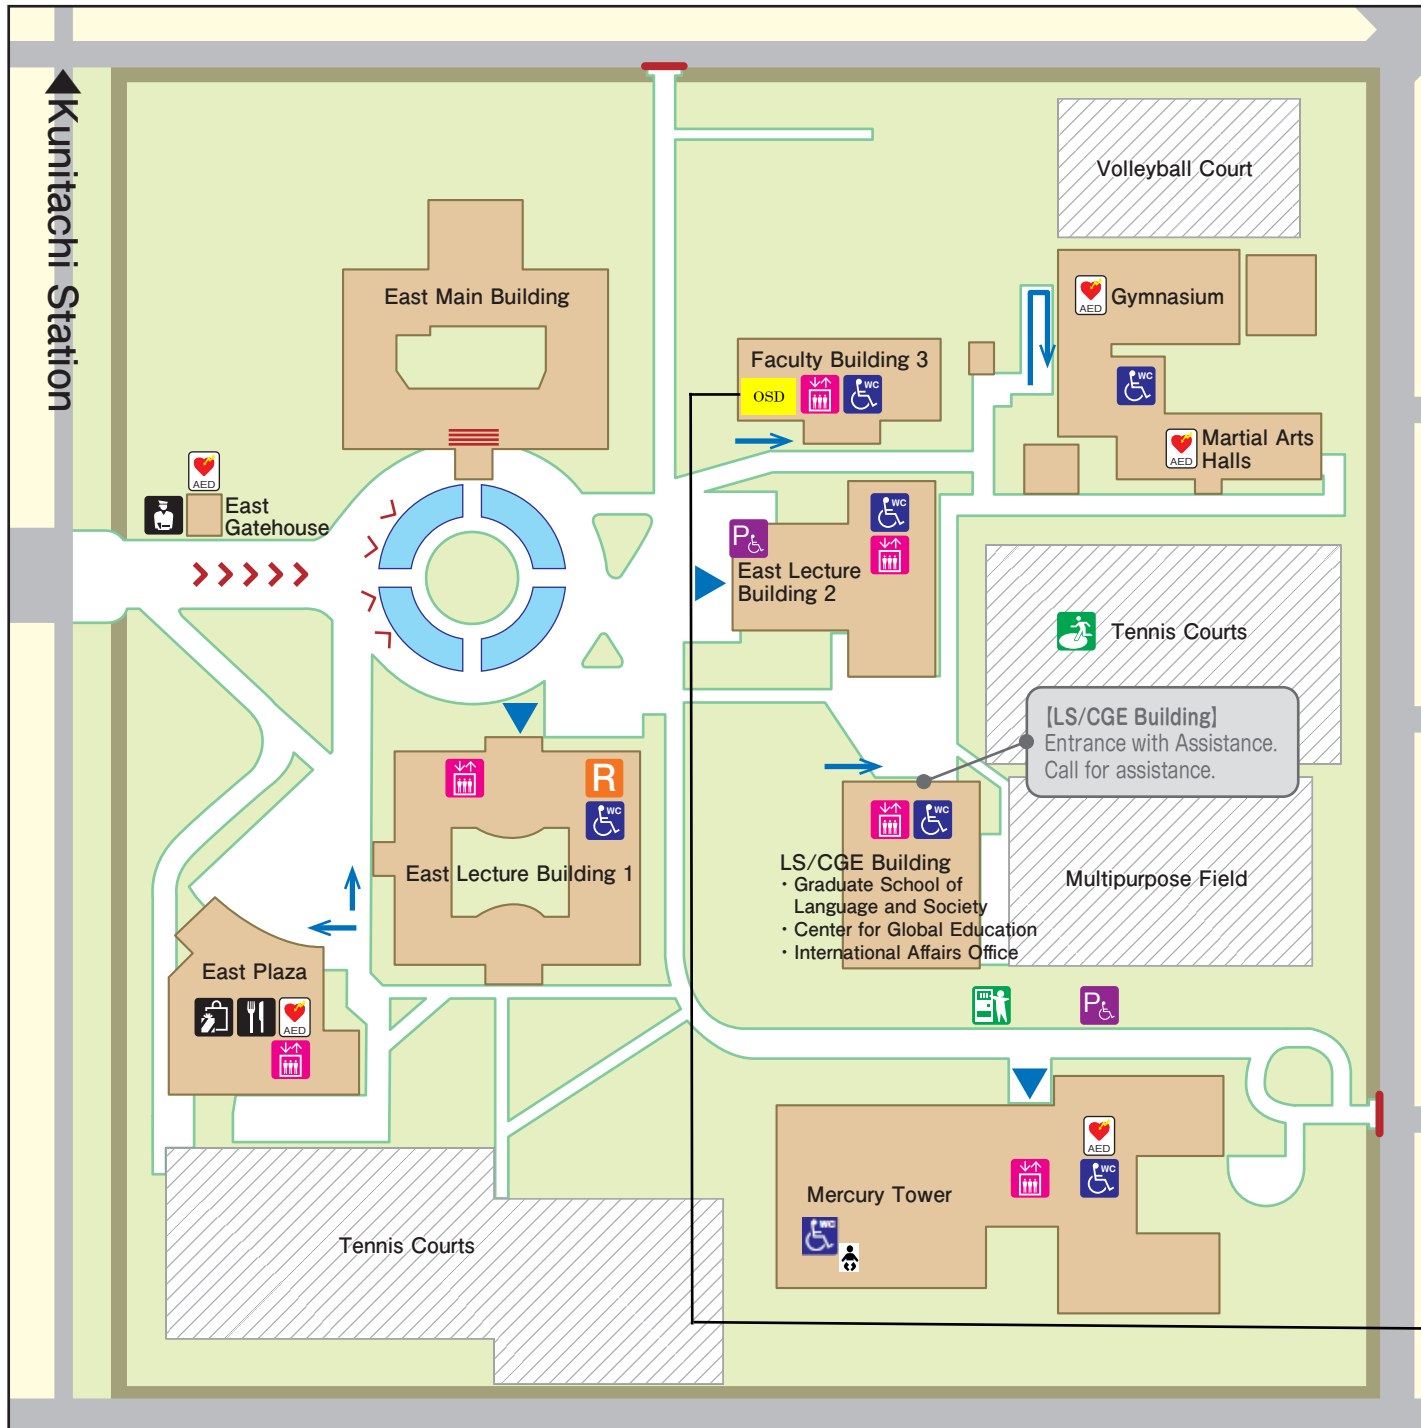

Hitotsubashi University Accessibility Map

East Campus

Facilities

- Elevator
- All Gender Accessible Restroom
- Wheelchair-accessible Resting Room
- Accessible Parking
- Diaper-Changing table / Baby chair

Access

- Accessible Entrance (Ramp)
- Accessible Entrance
- Inaccessible (Stairs)
- Inaccessible (Barrier)
- Mild Slope
- Steep Slope

Campus Facilities

- East Gatehouse
- University Co-op (Cafeteria)
- University Co-op (Foodshop/Bookstore)

Others

- Automated External Defibrillator (AED)
- Vending Machine
- Emergency Evacuation Area

Office for Students with Disabilities
Monday-Thursday: 10:00a.m. - 5:00p.m.
Tel: 042-580-8927
Email: stu-ss.g@hit-u.ac.jp