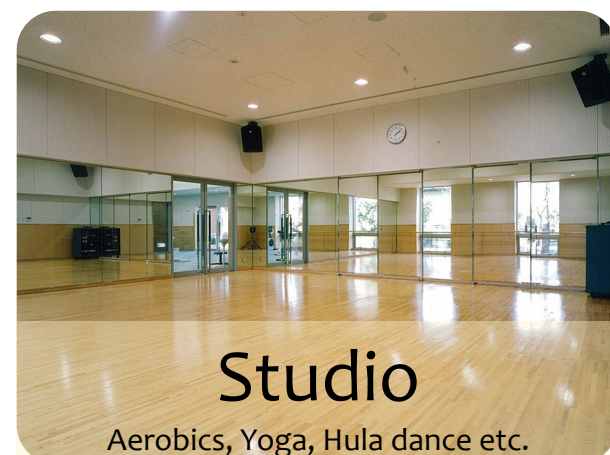

Studio

Aerobics, Yoga, Hula dance etc.

Josui Sports Plaza Opening Schedule

	07:00	08:00	09:00	10:00	11:00	12:00	13:00	14:00	15:00	16:00	17:00	18:00	19:00	20:00	21:00	22:00
月 (Mon)																
火 (Tue)																
水 (Wed)																
木 (Thu)																
金 (Fri)																
土 (Sat)																
日 (Sun)																
祝日 (Hol)																

室内用の運動靴を履いて下さい。 Please Wear Clean Sneakers Inside!

Application are available at Josui Sports Plaza on Kodaira Campus

Hitotsubashi University Student Support Center: 042-580-8140, Plaza Management Office: 042-349-0039